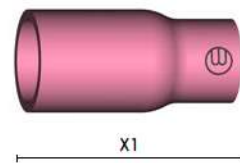

Wear parts

Back cap (10 pcs.)	Short	Long
	712.0053	712.0051

Collet (10 pcs.)	Standard version
Ø 1.6 mm	712.0062
Ø 2.4 mm	712.0063
Ø 3.2 mm	712.0064
Ø 4.0 mm	712.0065

Collet body (10 pcs.)	Standard version	Standard version with gas lens
Ø 1.6 mm	712.0072	712.0101
Ø 2.4 mm	712.0073	712.0102
Ø 3.2 mm	712.0074	712.0103
Ø 4.0 mm	712.0075	712.0104

Gas nozzle, ceramic (10 pcs.)		X1	Standard version
No. 4	Ø 6.5 mm	43 mm	704.0046 / 130.00
No. 5	Ø 8.0 mm	43 mm	704.0047 / 131.00
No. 6	Ø 9.5 mm	43 mm	704.0048 / 132.00
No. 7	Ø 11.0 mm	43 mm	704.0049 / 133.00
No. 8	Ø 12.5 mm	43 mm	704.0050 / 134.00
No. 9	Ø 14.5 mm	43 mm	704.0051 / 135.00
No. 10	Ø 16.0 mm	43 mm	704.0052 / 136.00

Gas nozzle, ceramic (10 pcs.)		X1	Standard version
No. 11	Ø 17.5 mm	48 mm	704.0053 / 137.00