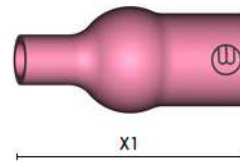

Wear parts

Back cap (10 pcs.)	Short	Long
	712.0053	712.0051

Collet (10 pcs.)	Standard version
Ø 1.6 mm	712.0062
Ø 2.4 mm	712.0063
Ø 3.2 mm	712.0064
Ø 4.0 mm	712.0065

Collet body (10 pcs.)	Standard version	Standard version with gas lens
Ø 1.6 mm	712.0072	712.0101
Ø 2.4 mm	712.0073	712.0102
Ø 3.2 mm	712.0074	712.0103
Ø 4.0 mm	712.0075	712.0104

Gas nozzle, ceramic (10 pcs.)		X1	Standard version
No. 4	Ø 6.5 mm	43 mm	704.0046 / 130.00
No. 5	Ø 8.0 mm	43 mm	704.0047 / 131.00
No. 6	Ø 9.5 mm	43 mm	704.0048 / 132.00
No. 7	Ø 11.0 mm	43 mm	704.0049 / 133.00
No. 8	Ø 12.5 mm	43 mm	704.0050 / 134.00
No. 9	Ø 14.5 mm	43 mm	704.0051 / 135.00
No. 10	Ø 16.0 mm	43 mm	704.0052 / 136.00

Gas nozzle, ceramic (10 pcs.)		X1	Standard version
No. 11	Ø 17.5 mm	48 mm	704.0053 / 137.00